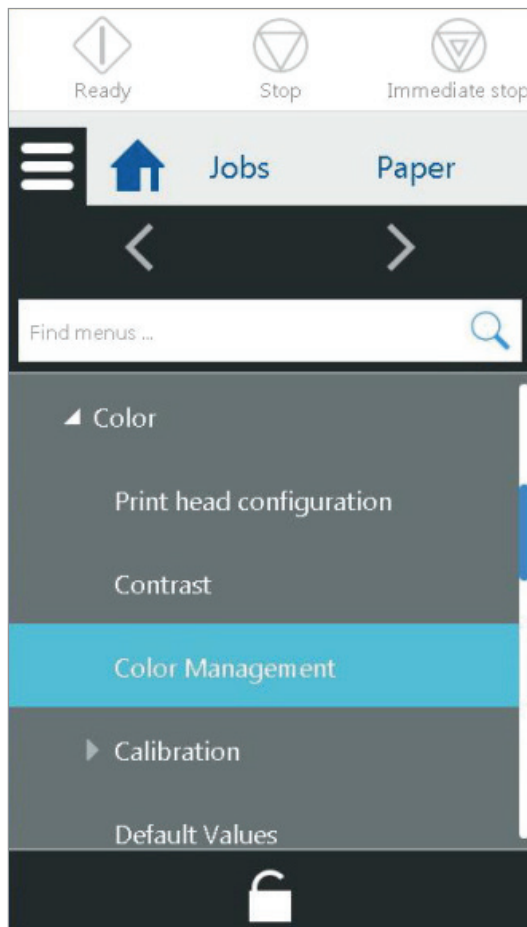

4. Select Printers and expand the menu by pressing the triangle to the left of the word Printers.
5. Select Configuration and expand the menu by pressing the triangle to the left of the word Configuration.
6. Select Color and expand the menu by pressing the triangle to the left of the word **Color**.
7. Select **Organization of Resources** to select the menu page for installing the profiles.

- Click on the center of the operator panel touch screen to access the **Organization of Resources** page.

- Select the **Installed Output profile color** option on this page.
- Press the green arrow to the right to install the new Output profile.
- Browse to the USB thumb drive and select the Output profile to be installed.

- The new Output profile that was installed is now selectable through the **Color Management** window on the tree under the Color tab option.

Where to get help if problems arise

If any problems arise, we are just a phone call away: