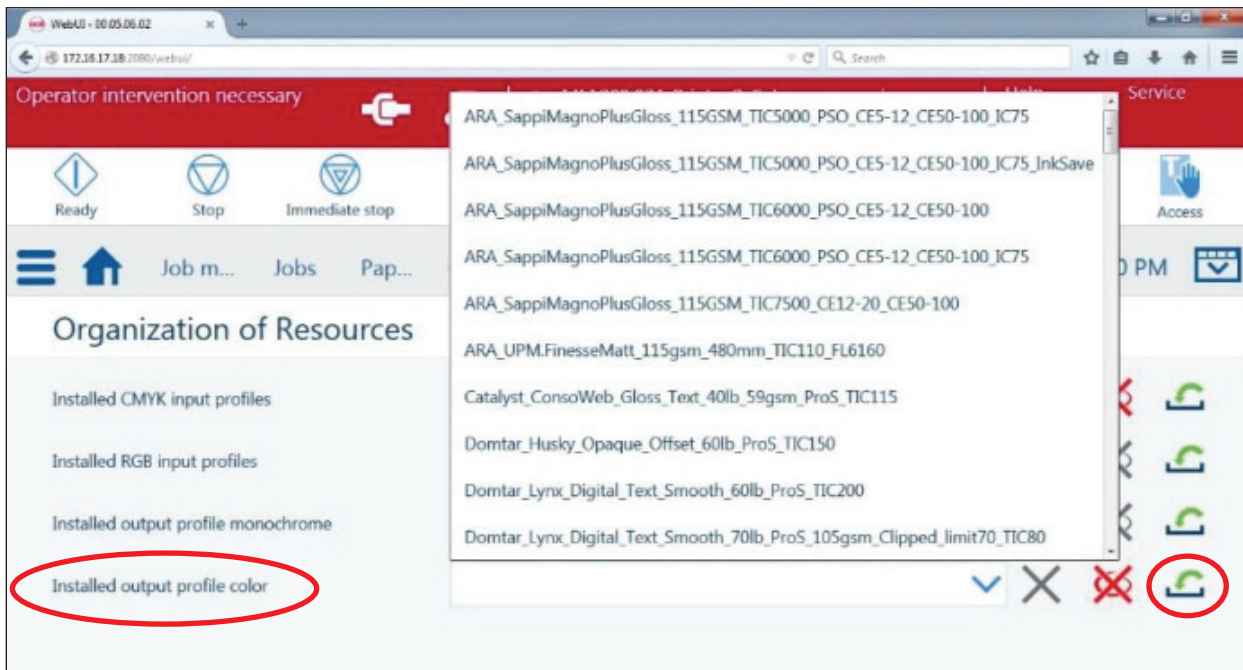

Directions to Load Output Profiles ON A PROSTREAM 1000

Version 1.0 | August 2018

Follow these steps:

1. Load the profiles (i.e. Sappi_Opus_Gloss_Web_9pt_Cover_235gsm_TIC150.icc, Verso_Liberty_Matte_60lb_89gsm_ProS_TIC150.icc, etc.) onto a USB thumb drive.
2. Go to the ProStream operator panel and plug the USB thumb drive into one of the USB ports behind the operator touch screen.
3. On the ProStream operator panel touch screen, go to the menu tree on the left side of the screen.

4. Select Printers and expand the menu by pressing the triangle to the left of the word Printers.
5. Select Configuration and expand the menu by pressing the triangle to the left of the word Configuration.
6. Select Color and expand the menu by pressing the triangle to the left of the word **Color**.
7. Select **Organization of Resources** to select the menu page for installing the profiles.

- Click on the center of the operator panel touch screen to access the **Organization of Resources** page.

- Select the **Installed Output profile color** option on this page.
- Press the green arrow to the right to install the new Output profile.
- Browse to the USB thumb drive and select the Output profile to be installed.