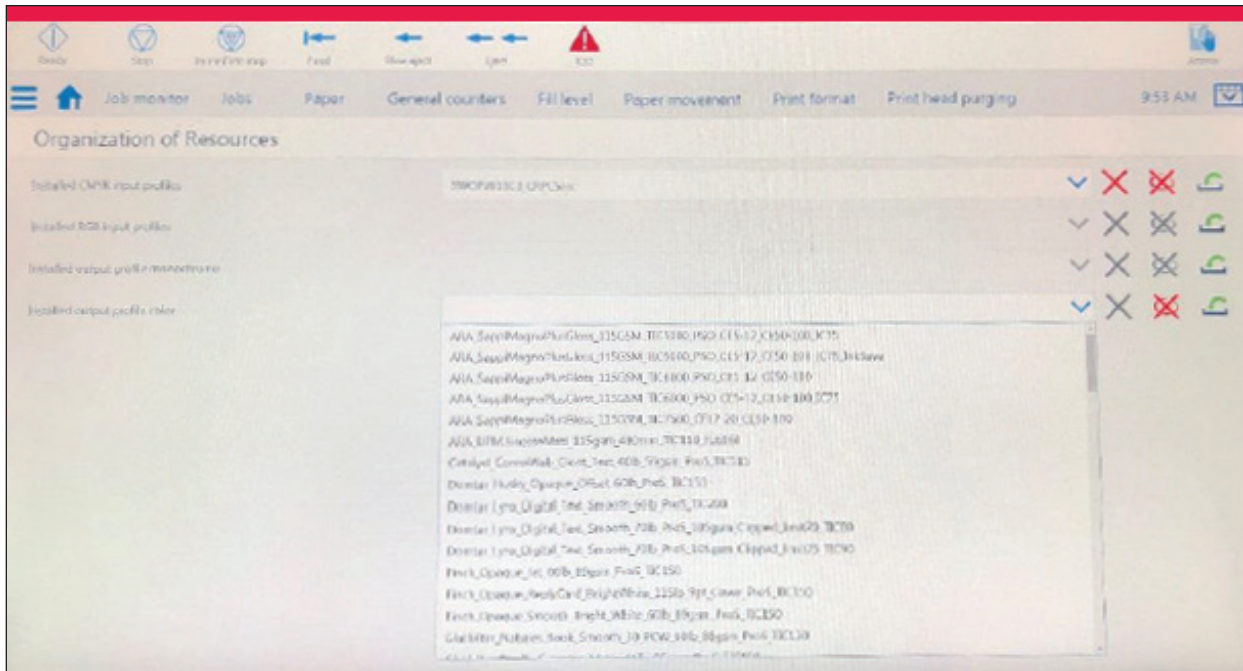

Directions to Load Output Profiles ON A PROSTREAM 1000

Version 1.0 | August 2018

Follow these steps:

1. Load the profiles (i.e. Sappi_Opus_Gloss_Web_9pt_Cover_235gsm_TIC150.icc, Verso_Liberty_Matte_60lb_89gsm_ProS_TIC150.icc, etc.) onto a USB thumb drive.
2. Go to the ProStream operator panel and plug the USB thumb drive into one of the USB ports behind the operator touch screen.
3. On the ProStream operator panel touch screen, go to the menu tree on the left side of the screen.

4. Select Printers and expand the menu by pressing the triangle to the left of the word Printers.
5. Select Configuration and expand the menu by pressing the triangle to the left of the word Configuration.
6. Select Color and expand the menu by pressing the triangle to the left of the word **Color**.
7. Select **Organization of Resources** to select the menu page for installing the profiles.

- Click on the center of the operator panel touch screen to access the **Organization of Resources** page.

- Select the **Installed Output profile color** option on this page.
- Press the green arrow to the right to install the new Output profile.
- Browse to the USB thumb drive and select the Output profile to be installed.

- The new Output profile that was installed is now selectable through the **Color Management** window on the tree under the Color tab option.

Where to get help if problems arise

If any problems arise, we are just a phone call away: